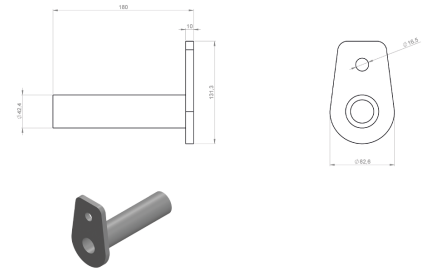

Flat brackets

Flat bracket mounting tube 180mm (170mm) drw. 70151

Product code: 104284

Weight: 1.4 kg

Additional images