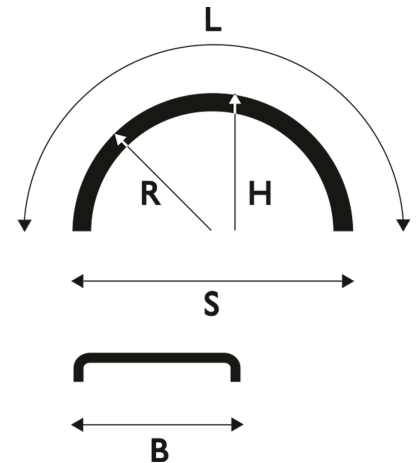

Heavy-D - For heavy conditions

Mudguard 680x2100 R685 WL HEAVY-D

Product code: 100919 Old product code: 5110210-2

**Weight:** 5.35 kg**L:** 2100 mm**R:** 685 mm**S:** 1370 mm**H:** 660 mm**Pallet size:** 1450x2250 mm**Quantity per layer:** 34 pcs**Quantity per pallet:** 102 pcs**Layers per pallet:** 3 pcs